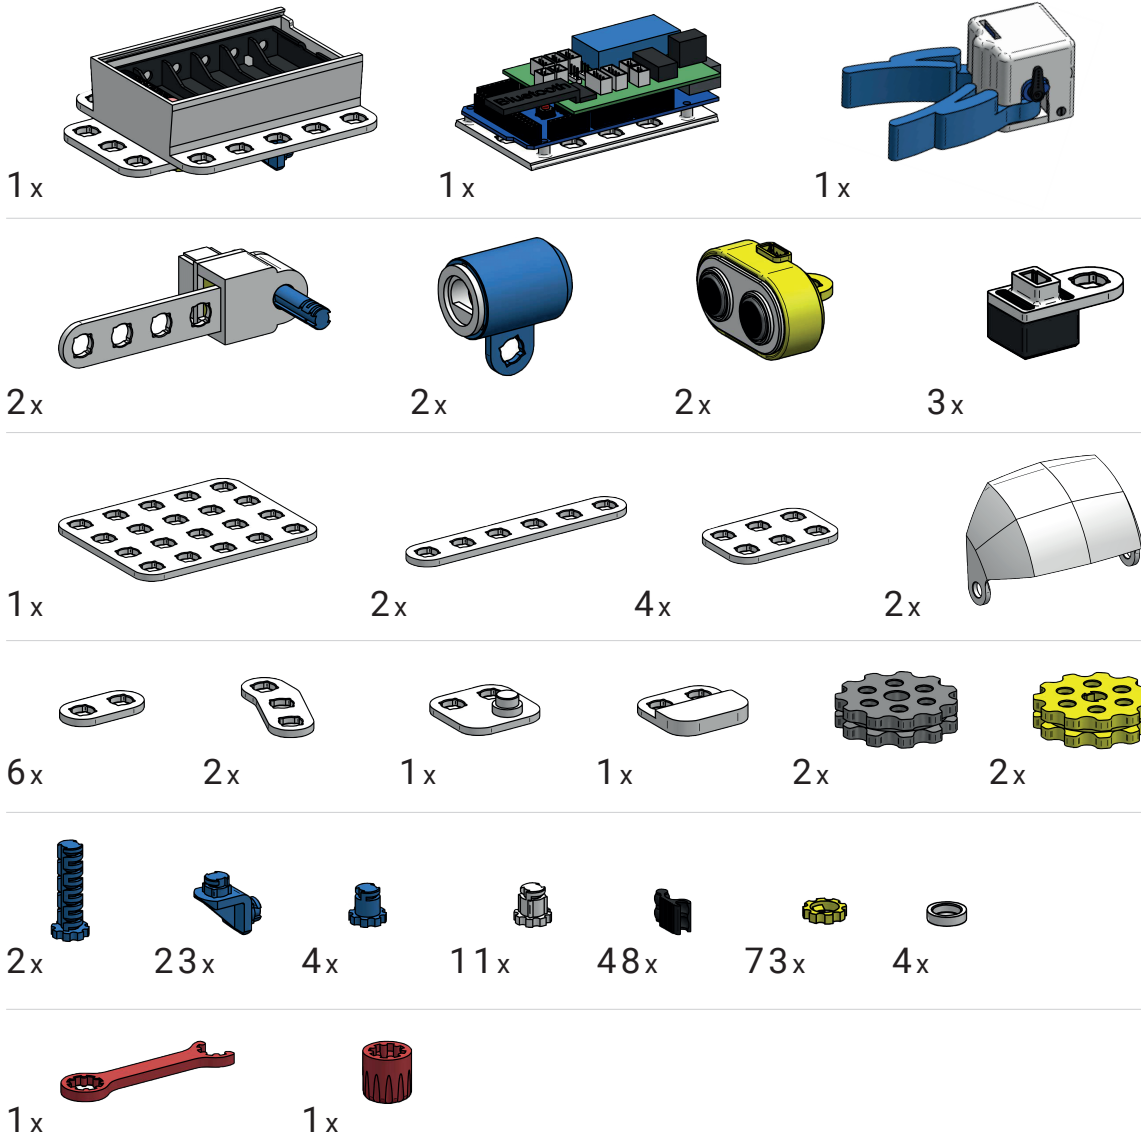

Parts list

Screws and nuts assembly

Caution

PLEASE DO NOT OPEN OR TRY TO OPERATE MANUALLY

It may damage the servo mechanism

1

6x 

6x 

2

4x

4x

180°

3

3x

3x

4